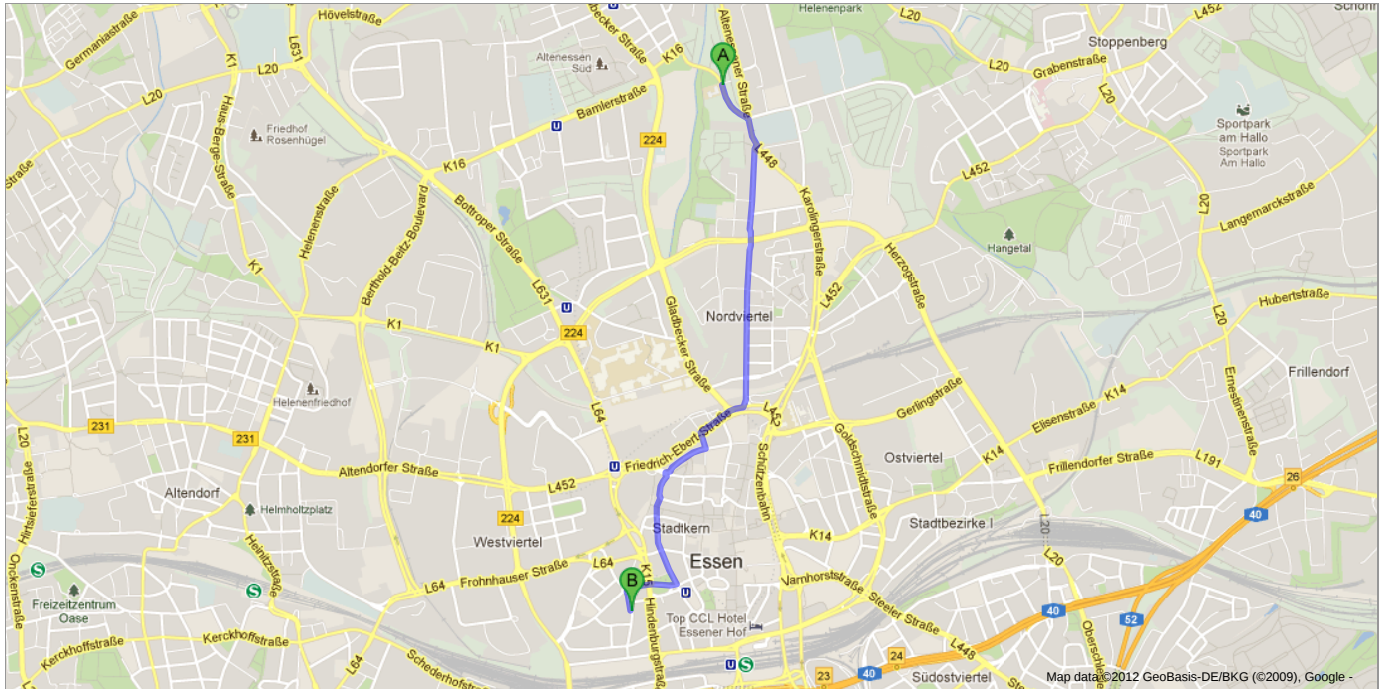

To see all the details that are visible on the screen, use the "Print" link next to the map.

Walking directions are in beta.

Use caution – This route may be missing sidewalks or pedestrian paths.

Walking directions to Hoffnungstraße, 45127 Essen, Germany

A Ellernstraße 29
45326 Essen, Germany

1. Head south on Ellernstraße/K16 toward Altenessener Straße/L448 210 m
2. Turn right onto Altenessener Straße/L448 140 m
3. Turn right onto Altenessener Straße 400 m
4. Slight left to stay on Altenessener Straße 850 m
5. Turn right onto Viehofer Platz/L452 42 m
6. Slight left to stay on Viehofer Platz/L452
Continue to follow L452 200 m
7. Turn left onto Turmstraße 77 m
8. Turn right onto Kastanienallee
Go through 1 roundabout 400 m
9. Continue onto Lindenallee 400 m
10. Turn right onto Alfred-Herrhausen-Brücke 230 m
11. At the roundabout, take the 1st exit onto Hoffnungstraße
Destination will be on the right 110 m

B Hoffnungstraße
45127 Essen, Germany

These directions are for planning purposes only. You may find that construction projects, traffic, weather, or other events may cause conditions to differ from the map results, and you should plan your route accordingly. You must obey all signs or notices regarding your route.