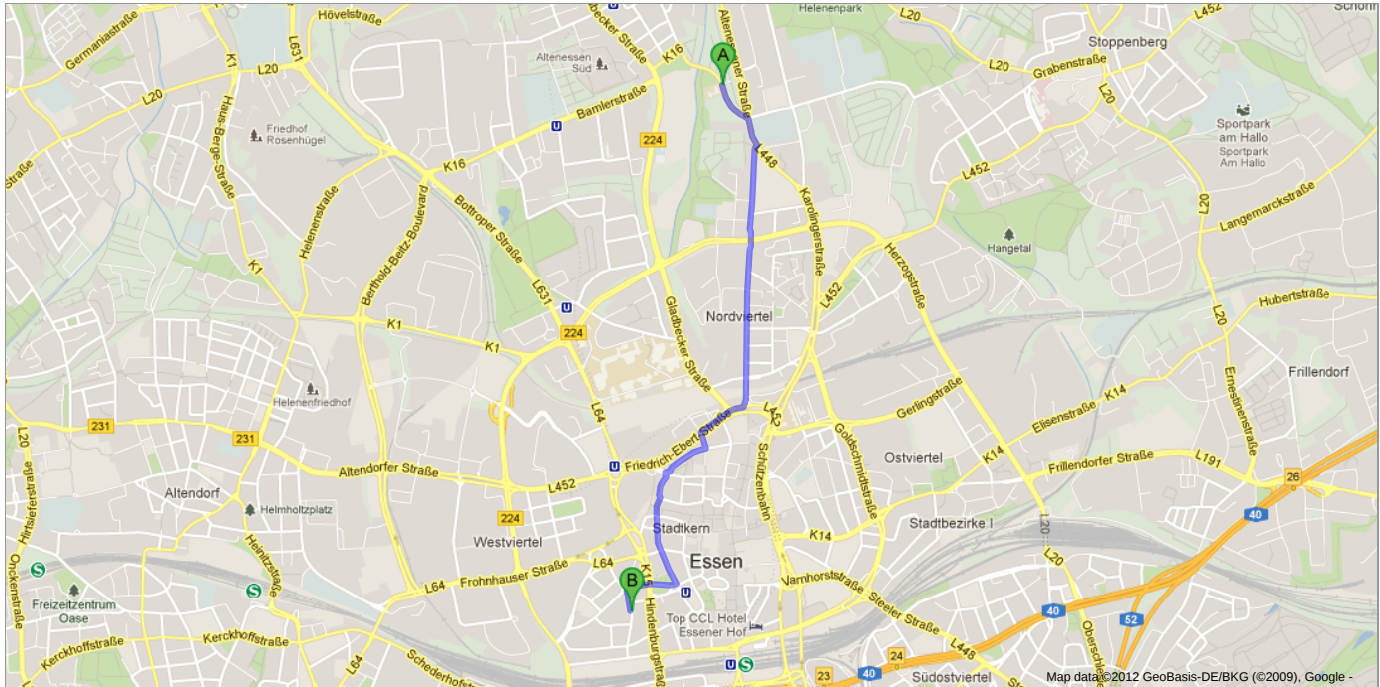

To see all the details that are visible on the screen, use the "Print" link next to the map.

Walking directions are in beta.

Use caution – This route may be missing sidewalks or pedestrian paths.

Walking directions to Hoffnungstraße, 45127 Essen, Germany

A Ellernstraße 29
45326 Essen, Germany

1. Head south on **Ellernstraße/K16** toward **Altenessener Straße/L448** 210 m
2. Turn right onto **Altenessener Straße/L448** 140 m
3. Turn right onto **Altenessener Straße** 400 m
4. Slight left to stay on **Altenessener Straße** 850 m
5. Turn right onto **Viehofer Platz/L452** 42 m
6. Slight left to stay on **Viehofer Platz/L452**
Continue to follow L452 200 m
7. Turn left onto **Turmstraße** 77 m
8. Turn right onto **Kastanienallee**
Go through 1 roundabout 400 m
9. Continue onto **Lindenallee** 400 m
10. Turn right onto **Alfred-Herrhausen-Brücke** 230 m
11. At the roundabout, take the **1st** exit onto **Hoffnungstraße**
Destination will be on the right 110 m

B Hoffnungstraße
45127 Essen, Germany

These directions are for planning purposes only. You may find that construction projects, traffic, weather, or other events may cause conditions to differ from the map results, and you should plan your route accordingly. You must obey all signs or notices regarding your route.
Map data ©2012 GeoBasis-DE/BKG (©2009), Google